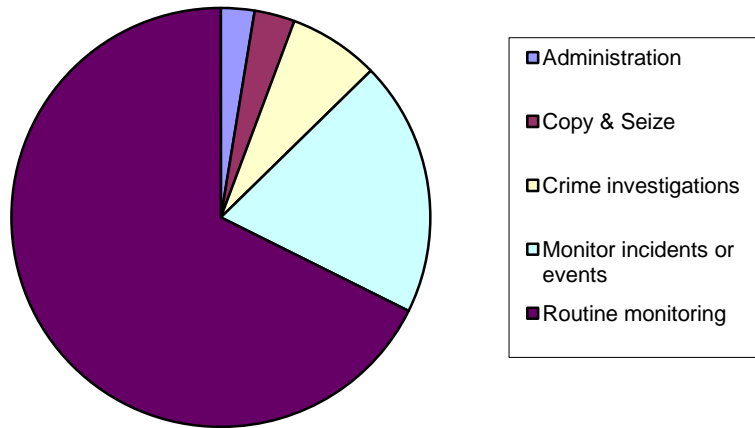

CCTV Report for April 2014

Allocation of Time

	Apr-14	Cumulative total
Administration	16:11:00	16:00:00
Copy & Seize	19:33:00	19:33:00
Crime investigations	43:40:00	43:40:00
Monitor incidents or events	123:16:00	123:16:00
Routine monitoring	423:46:00	423:46:00

Monthly time allocation