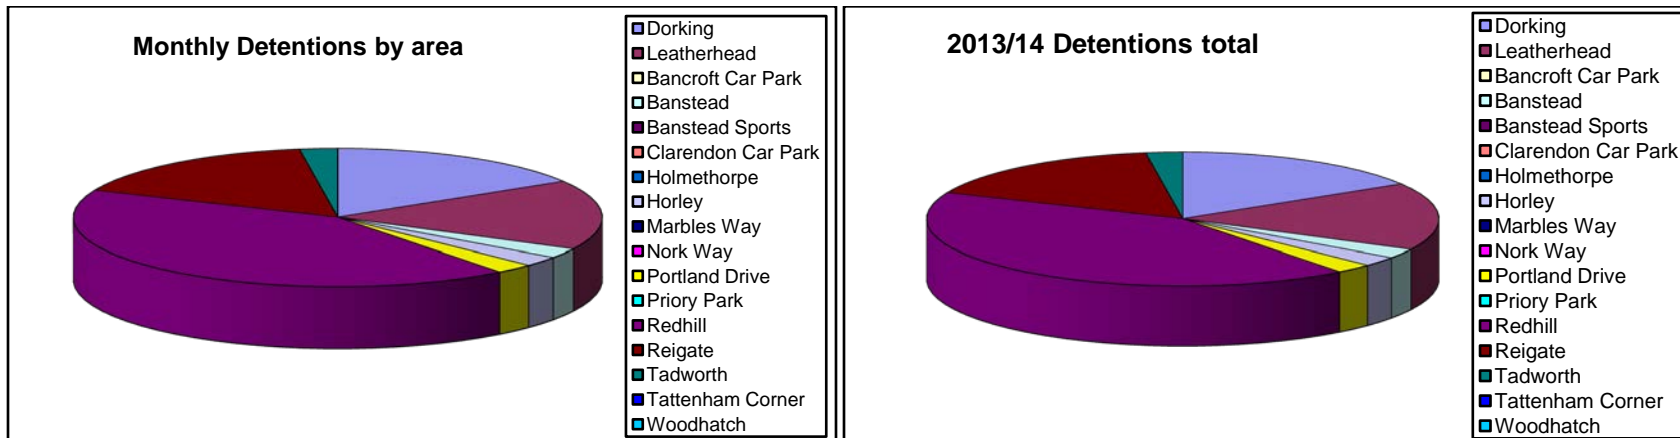

Monthly time allocation

Allocation of time, cumulative.

CCTV Report for April 2014

Detentions

	Apr-14	Cumulative Total
Dorking	7	7
Leatherhead	7	7
Bancroft Car Park	0	0
Banstead	1	1
Banstead Sports	0	0
Clarendon Car Park	0	0
Holmethorpe	0	0
Horley	1	1
Marbles Way	0	0
Nork Way	0	0
Portland Drive	1	1
Priory Park	0	0
Redhill	18	18
Reigate	7	7
Tadworth	1	1
Tattenham Corner	0	0
Woodhatch	0	0