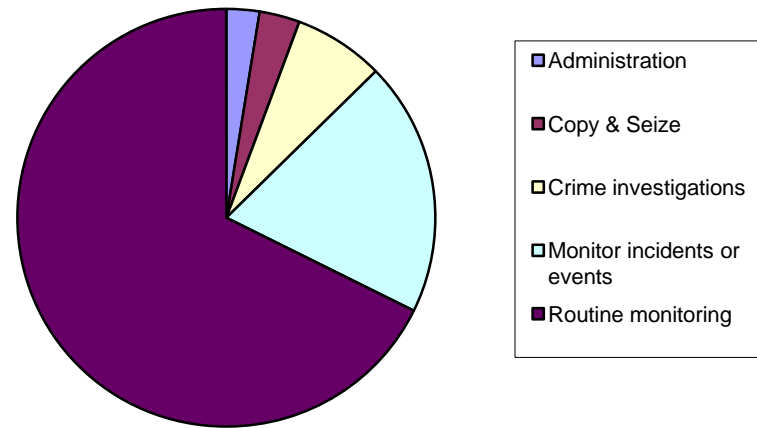

Allocation of time, cumulative.