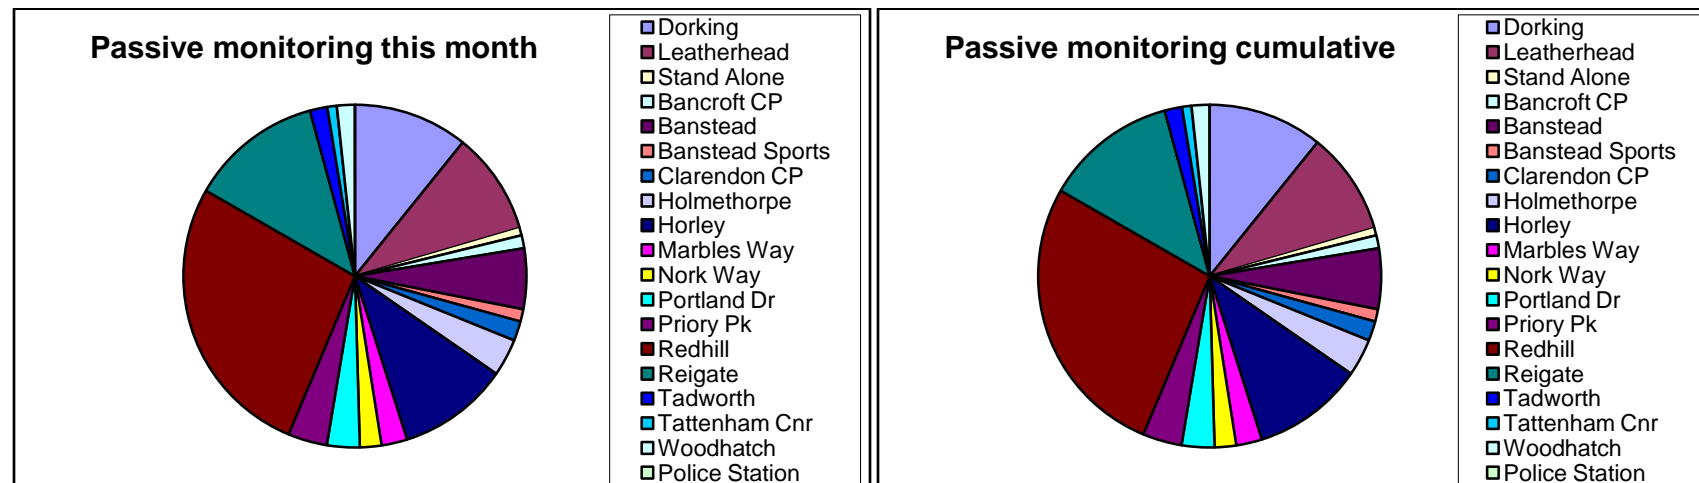

CCTV Report for April 2014

Passive Monitoring

Location	Time spent this month	Time spent cumulative
Dorking	45:45:00	45:45:00
Leatherhead	40:59:00	40:59:00
Stand Alone	3:00:00	3:00:00
Bancroft CP	5:12:00	5:12:00
Banstead	24:10:00	24:10:00
Banstead Sports	4:55:00	4:55:00
Clarendon CP	7:51:00	7:51:00
Holmethorpe	14:50:00	14:50:00
Horley	44:22:00	44:22:00
Marbles Way	10:15:00	10:15:00
Nork Way	8:36:00	8:36:00
Portland Dr	13:06:00	13:06:00
Priory Pk	15:37:00	15:37:00
Redhill	114:18:00	114:18:00
Reigate	52:56:00	52:56:00
Tadworth	6:58:00	6:58:00
Tattenham Cnr	3:45:00	3:45:00
Woodhatch	7:11:00	7:11:00
Police Station	0:00:00	0:00:00