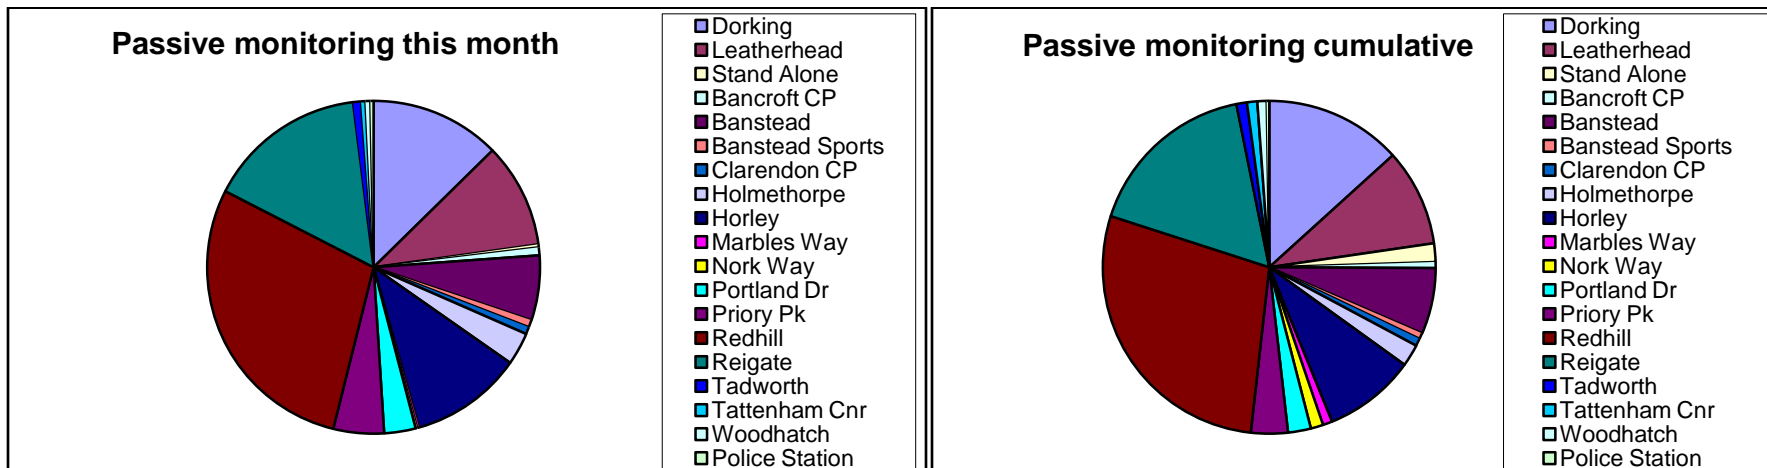

CCTV Report for August 2013

Passive Monitoring

Location	Time spent this month	Time spent cumulative
Dorking	47:32:00	293:31:00
Leatherhead	38:10:00	208:00:00
Stand Alone	1:05:00	39:33:00
Bancroft CP	2:54:00	12:58:00
Banstead	23:39:00	141:42:00
Banstead Sports	2:41:00	12:42:00
Clarendon CP	2:38:00	16:16:00
Holmethorpe	11:53:00	47:19:00
Horley	40:53:00	196:45:00
Marbles Way	0:42:00	20:10:00
Nork Way	0:35:00	26:58:00
Portland Dr	11:29:00	48:51:00
Priory Pk	18:28:00	79:19:00
Redhill	107:42:00	622:41:00
Reigate	58:08:00	372:30:00
Tadworth	2:57:00	22:43:00
Tattenham Cnr	1:36:00	22:07:00
Woodhatch	1:46:00	19:25:00
Police Station	1:10:00	5:40:00