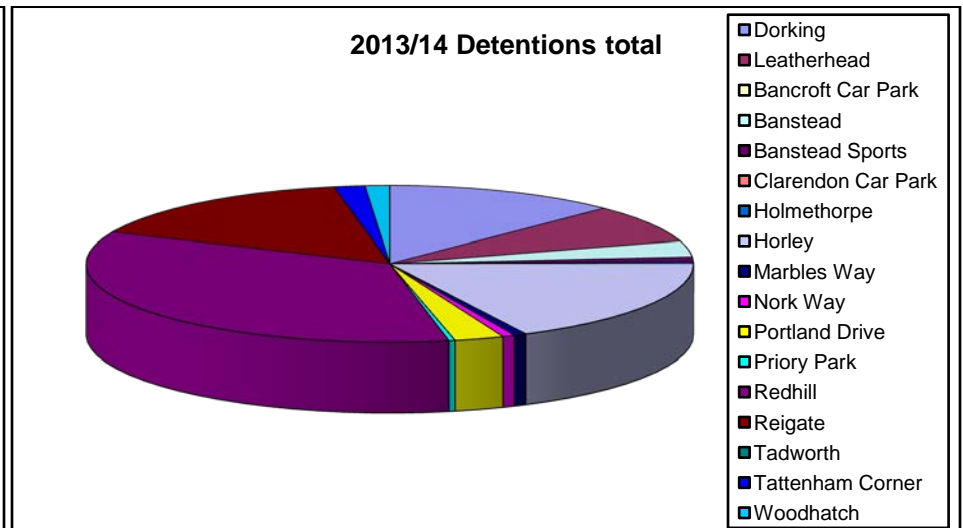

CCTV Report for August 2013

Detentions

	Aug-13	Cumulative Total
Dorking	13	38
Leatherhead	6	24
Bancroft Car Park	0	0
Banstead	1	10
Banstead Sports	0	3
Clarendon Car Park	0	0
Holmethorpe	1	1
Horley	8	54
Marbles Way	1	2
Nork Way	1	2
Portland Drive	0	8
Priory Park	0	1
Redhill	27	106
Reigate	17	47
Tadworth	0	0
Tattenham Corner	0	5
Woodhatch	3	4