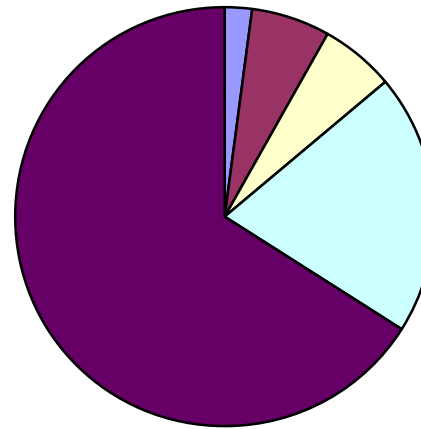

Allocation of time, cumulative.

- Administration
- Copy & Seize
- Crime investigations
- Monitor incidents or events
- Routine monitoring