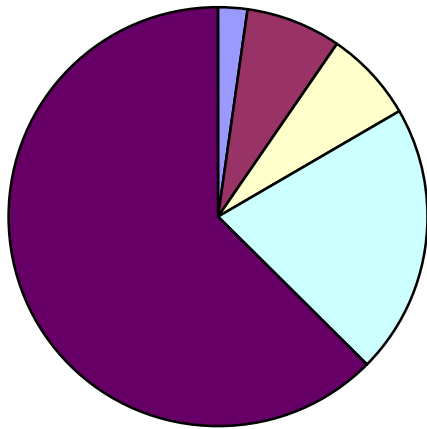

CCTV Report for August 2013

Allocation of Time

	Aug-13	Cumulative total
Administration	13:33:00	70:06:00
Copy & Seize	44:07:00	203:12:00
Crime investigations	42:09:00	191:53:00
Monitor incidents or events	125:13:00	672:59:00
Routine monitoring	375:58:00	2209:05:00

Monthly time allocation

- Administration
- Copy & Seize
- Crime investigations
- Monitor incidents or events
- Routine monitoring