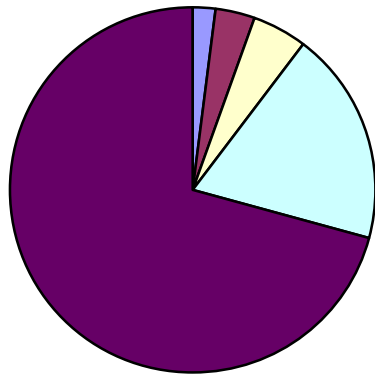

CCTV Report for December 2013

Allocation of Time

	Dec '13	Cumulative total
Administration	12:54:00	141:53:00
Copy & Seize	22:21:00	318:45:00
Crime investigations	31:00:00	290:46:00
Monitor incidents or events	121:14:00	1368:15:00
Routine monitoring	453:42:00	3690:53:00

Monthly time allocation

- Administration
- Copy & Seize
- Crime investigations
- Monitor incidents or events
- Routine monitoring