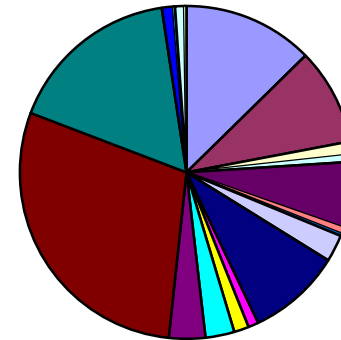

Passive monitoring cumulative

- Dorking
- Leatherhead
- Stand Alone
- Bancroft CP
- Banstead
- Banstead Sports
- Clarendon CP
- Holmethorpe
- Horley
- Marbles Way
- Nork Way
- Portland Dr
- Priory Pk
- Redhill
- Reigate
- Tadworth
- Tattenham Cnr
- Woodhatch
- Police Station