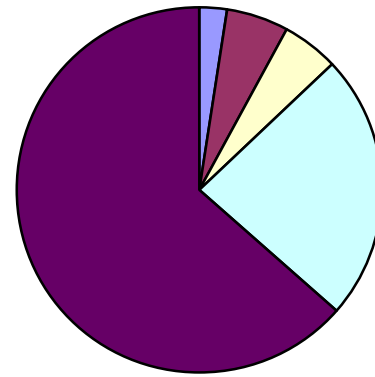

Allocation of time, cumulative.

- Administration
- Copy & Seize
- Crime investigations
- Monitor incidents or events
- Routine monitoring