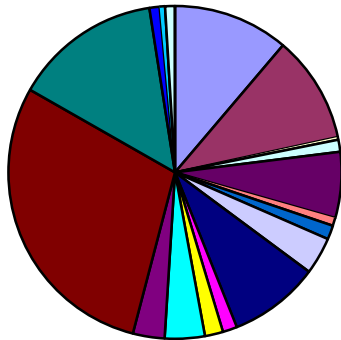

CCTV Report for December 2013

Passive Monitoring

Location	Time spent this month	Time spent cumulative
Dorking	50:36:00	461:46:00
Leatherhead	46:55:00	342:04:00
Stand Alone	1:15:00	45:44:00
Bancroft CP	5:15:00	25:50:00
Banstead	28:49:00	233:31:00
Banstead Sports	3:32:00	0.932638889
Clarendon CP	6:09:00	08:31
Holmethorpe	16:16:00	95:43:00
Horley	39:47:00	332:11:00
Marbles Way	6:19:00	36:05:00
Nork Way	7:59:00	52:38:00
Portland Dr	17:31:00	102:22:00
Priory Pk	13:52:00	128:41:00
Redhill	131:47:00	1062:15:00
Reigate	64:33:00	614:37:00
Tadworth	4:29:00	39:31:00
Tattenham Cnr	2:21:00	06:45
Woodhatch	4:17:00	32:08:00
Police Station	0:02:00	08:15

Passive monitoring this month

- Dorking
- Leatherhead
- Stand Alone
- Bancroft CP
- Banstead
- Banstead Sports
- Clarendon CP
- Holmethorpe
- Horley
- Marbles Way
- Nork Way
- Portland Dr
- Priory Pk
- Redhill
- Reigate
- Tadworth
- Tattenham Cnr
- Woodhatch
- Police Station