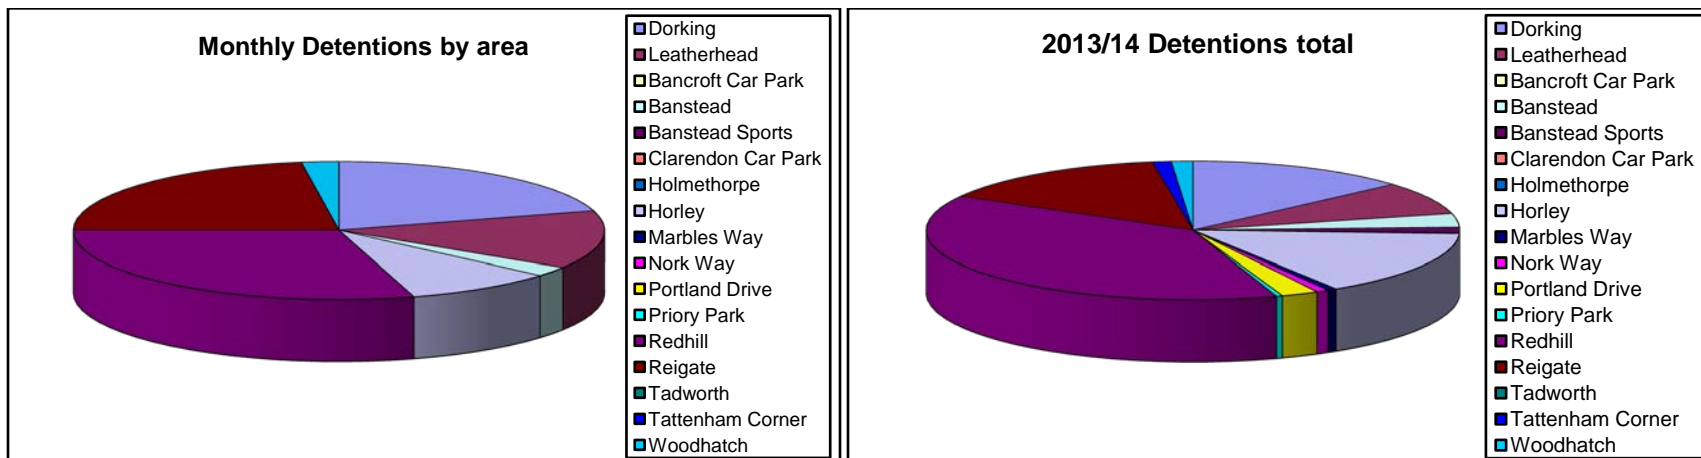

CCTV Report for January 2014

Detentions

	Jan-14	Cumulative Total
Dorking	9	72
Leatherhead	6	41
Bancroft Car Park	0	0
Banstead	1	17
Banstead Sports	0	7
Clarendon Car Park	0	0
Holmethorpe	0	1
Horley	4	81
Marbles Way	0	3
Nork Way	0	4
Portland Drive	0	12
Priory Park	0	2
Redhill	13	204
Reigate	10	77
Tadworth	0	0
Tattenham Corner	0	6
Woodhatch	1	7