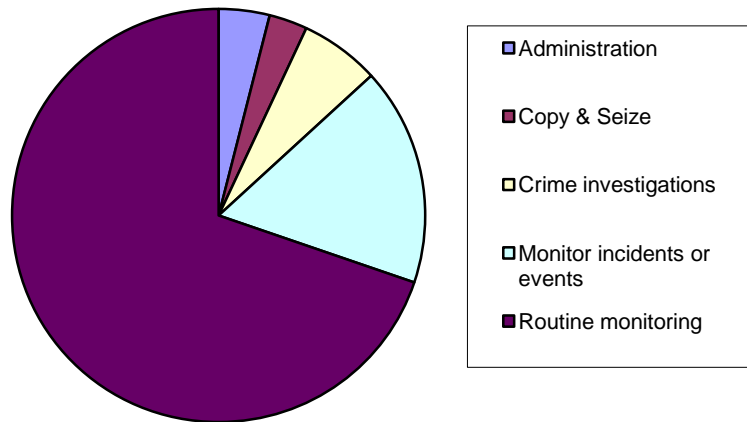

CCTV Report for January 2014

Allocation of Time

	Jan-14	Cumulative total
Administration	28:03:00	169:56:00
Copy & Seize	21:00:00	339:45:00
Crime investigations	43:53:00	334:39:00
Monitor incidents or events	119:58:00	1488:13:00
Routine monitoring	491:06:00	4181:59:00

Monthly time allocation