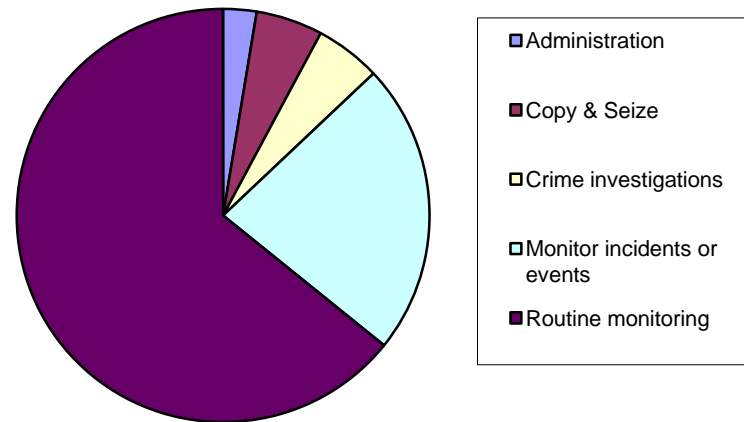

Allocation of time, cumulative.