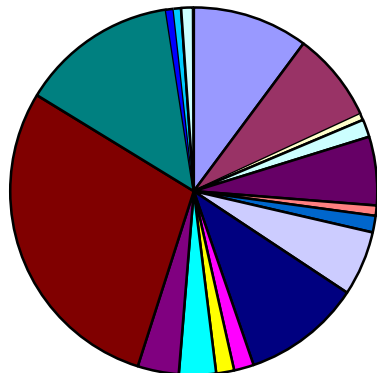

CCTV Report for January 2014

Passive Monitoring

Location	Time spent this month	Time spent cumulative
Dorking	49:59:00	511:45:00
Leatherhead	38:56:00	381:00:00
Stand Alone	2:43:00	48:27:00
Bancroft CP	7:41:00	33:31:00
Banstead	29:36:00	263:07:00
Banstead Sports	4:24:00	26:47:00
Clarendon CP	7:13:00	15:44
Holmethorpe	27:58:00	123:41:00
Horley	51:07:00	383:18:00
Marbles Way	8:36:00	44:41:00
Nork Way	7:43:00	60:21:00
Portland Dr	16:02:00	118:24:00
Priory Pk	17:47:00	146:28:00
Redhill	141:30:00	1203:45:00
Reigate	67:55:00	682:32:00
Tadworth	3:20:00	42:51:00
Tattenham Cnr	3:09:00	09:54
Woodhatch	5:05:00	37:13:00
Police Station	0:22:00	08:37

Passive monitoring this month