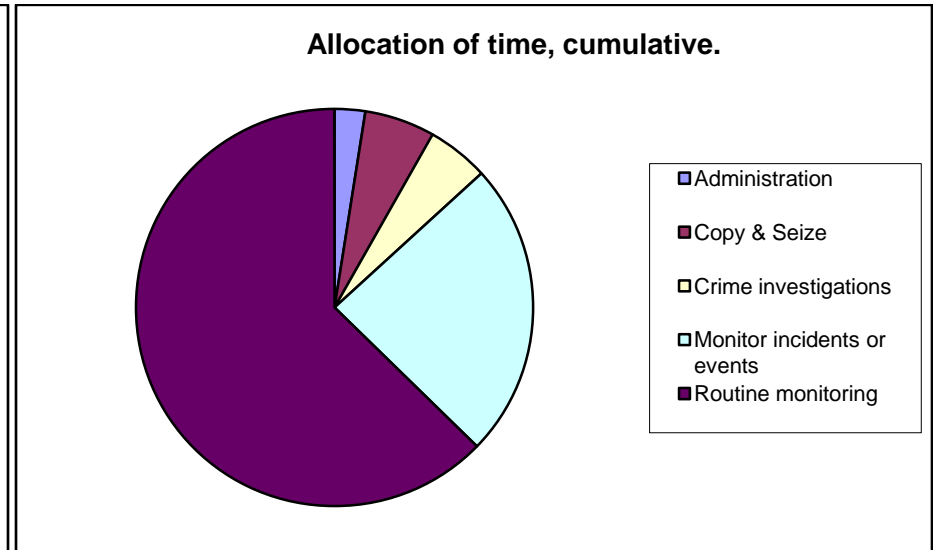

CCTV Report for November 2013

Allocation of Time

	Nov '13	Cumulative total
Administration	17:07:00	128:59:00
Copy & Seize	31:34:00	296:24:00
Crime investigations	31:54:00	259:46:00
Monitor incidents or events	194:42:00	1247:01:00
Routine monitoring	422:37:00	3247:11:00