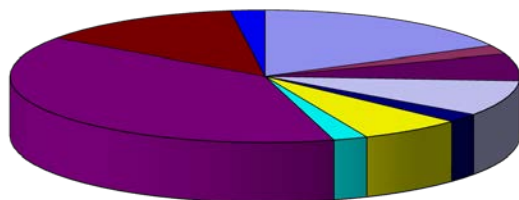

CCTV Report for November 2013

Detentions

	Nov-13	Cumulative Total
Dorking	8	59
Leatherhead	1	29
Bancroft Car Park	0	0
Banstead	0	12
Banstead Sports	3	7
Clarendon Car Park	0	0
Holmethorpe	0	1
Horley	4	75
Marbles Way	1	3
Nork Way	0	2
Portland Drive	3	12
Priory Park	1	2
Redhill	18	173
Reigate	6	60
Tadworth	0	0
Tattenham Corner	1	6
Woodhatch	0	4

Monthly Detentions by area

- Dorking
- Leatherhead
- Bancroft Car Park
- Banstead
- Banstead Sports
- Clarendon Car Park
- Holmethorpe
- Horley
- Marbles Way
- Nork Way
- Portland Drive
- Priory Park
- Redhill
- Reigate
- Tadworth
- Tattenham Corner
- Woodhatch