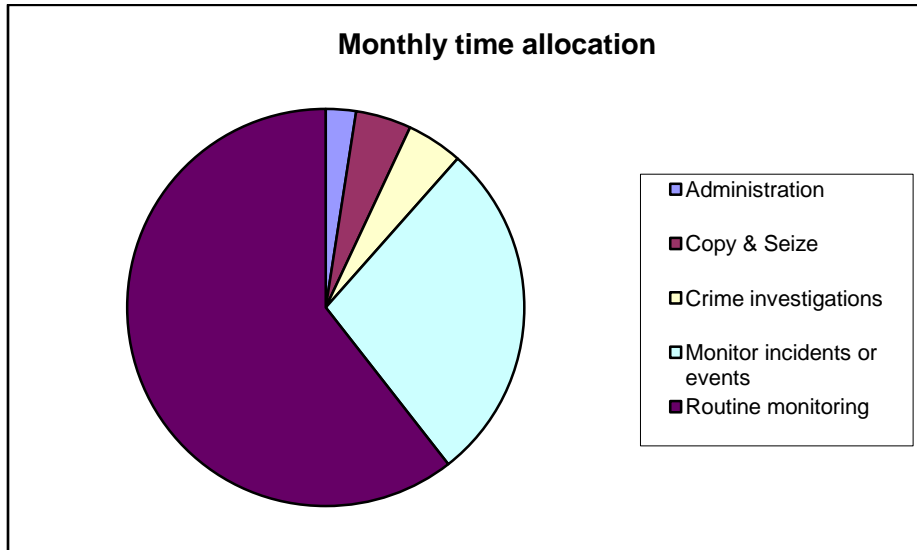

CCTV Report for November 2013

Allocation of Time

	Nov '13	Cumulative total
Administration	17:07:00	128:59:00
Copy & Seize	31:34:00	296:24:00
Crime investigations	31:54:00	259:46:00
Monitor incidents or events	194:42:00	1247:01:00
Routine monitoring	422:37:00	3247:11:00