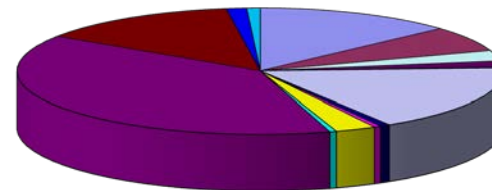

2013/14 Detentions total

- Dorking
- Leatherhead
- Bancroft Car Park
- Banstead
- Banstead Sports
- Clarendon Car Park
- Holmethorpe
- Horley
- Marbles Way
- Nork Way
- Portland Drive
- Priory Park
- Redhill
- Reigate
- Tadworth
- Tattenham Corner
- Woodhatch