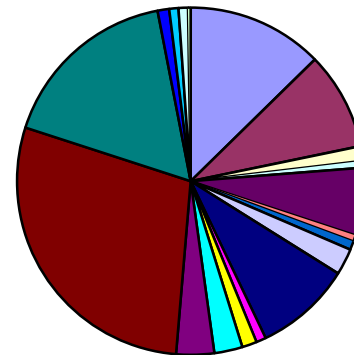

Passive monitoring cumulative

- Dorking
- Leatherhead
- Stand Alone
- Bancroft CP
- Banstead
- Banstead Sports
- Clarendon CP
- Holmethorpe
- Horley
- Marbles Way
- Nork Way
- Portland Dr
- Priory Pk
- Redhill
- Reigate
- Tadworth
- Tattenham Cnr
- Woodhatch
- Police Station