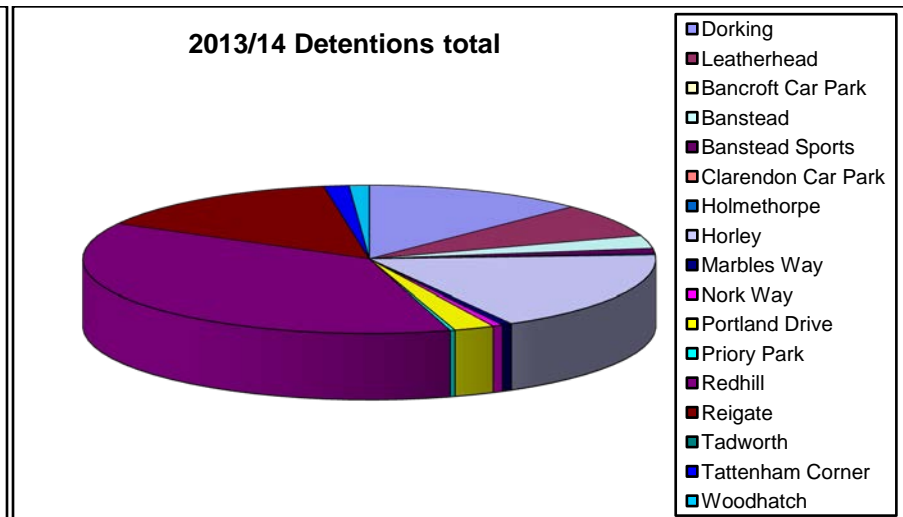

CCTV Report for September 2013

Detentions

	Sept-13	Cumulative Total
Dorking	6	44
Leatherhead	2	26
Bancroft Car Park	0	0
Banstead	0	10
Banstead Sports	1	4
Clarendon Car Park	0	0
Holmethorpe	0	1
Horley	8	62
Marbles Way	0	2
Nork Way	0	2
Portland Drive	0	8
Priory Park	0	1
Redhill	26	132
Reigate	4	51
Tadworth	0	0
Tattenham Corner	0	5
Woodhatch	0	4