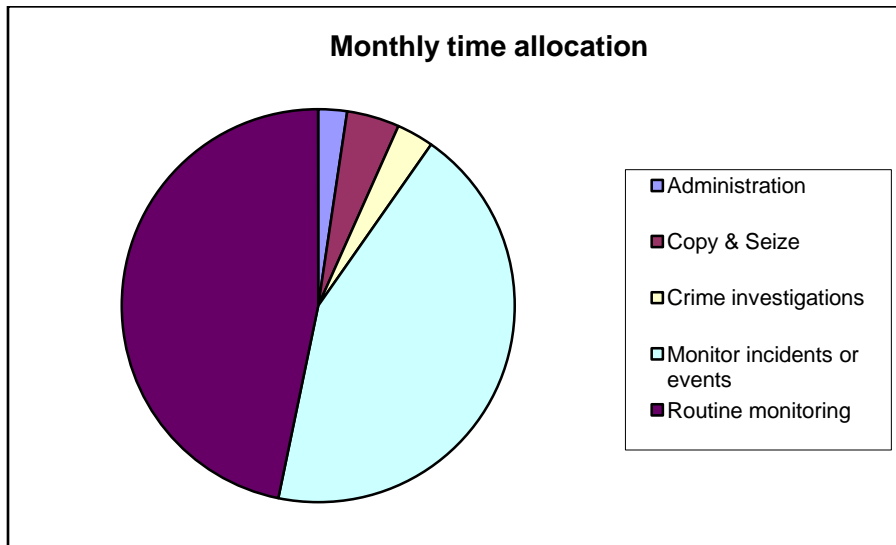

CCTV Report for September 2013

Allocation of Time

	Sept-13	Cumulative total
Administration	12:50:00	82:56:00
Copy & Seize	23:26:00	226:38:00
Crime investigations	16:34:00	208:27:00
Monitor incidents or events	236:16:00	909:15:00
Routine monitoring	253:44:00	2462:49:00