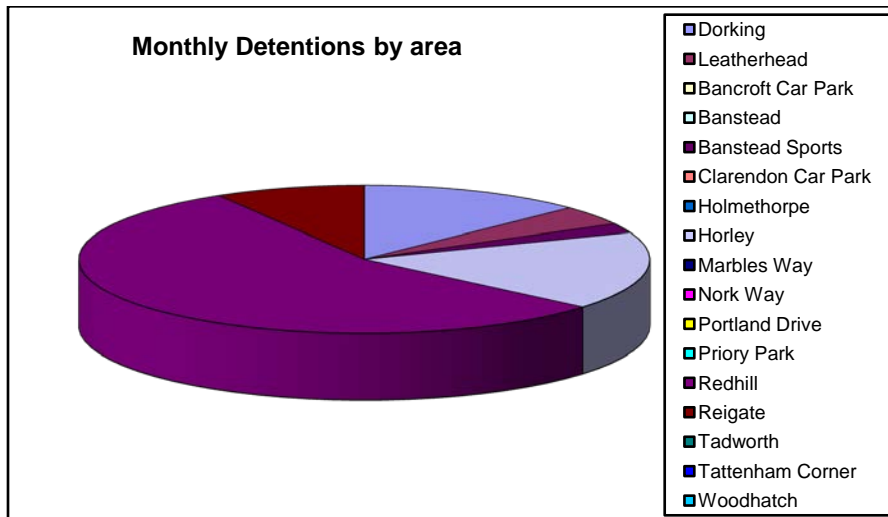

CCTV Report for September 2013

Detentions

	Sept-13	Cumulative Total
Dorking	6	44
Leatherhead	2	26
Bancroft Car Park	0	0
Banstead	0	10
Banstead Sports	1	4
Clarendon Car Park	0	0
Holmethorpe	0	1
Horley	8	62
Marbles Way	0	2
Nork Way	0	2
Portland Drive	0	8
Priory Park	0	1
Redhill	26	132
Reigate	4	51
Tadworth	0	0
Tattenham Corner	0	5
Woodhatch	0	4