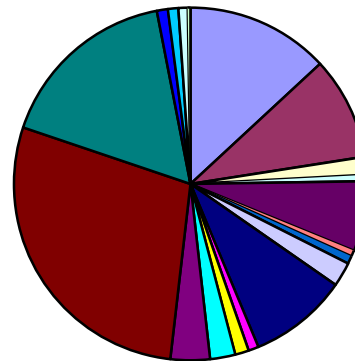

Passive monitoring cumulative

- Dorking
- Leatherhead
- Stand Alone
- Bancroft CP
- Banstead
- Banstead Sports
- Clarendon CP
- Holmethorpe
- Horley
- Marbles Way
- Nork Way
- Portland Dr
- Priory Pk
- Redhill
- Reigate
- Tadworth
- Tattenham Cnr
- Woodhatch
- Police Station