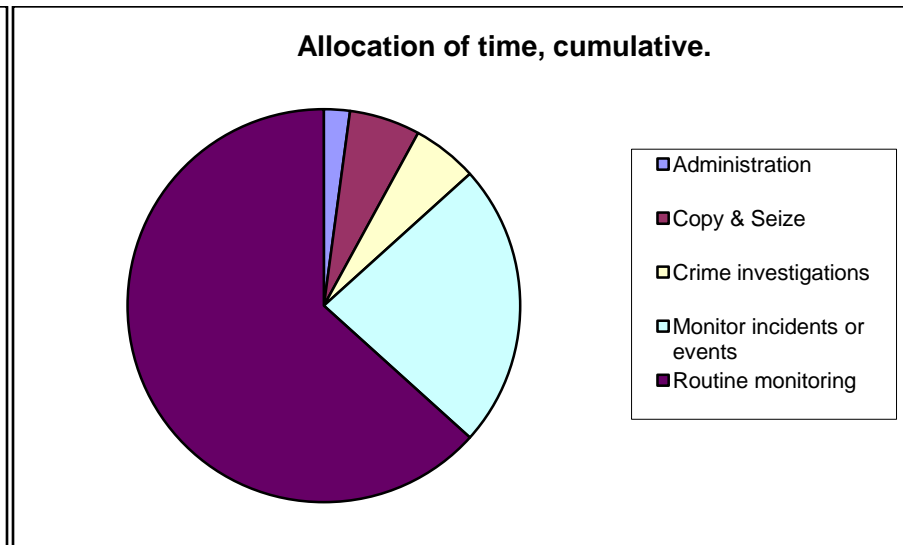

CCTV Report for September 2013

Allocation of Time

	Sept-13	Cumulative total
Administration	12:50:00	82:56:00
Copy & Seize	23:26:00	226:38:00
Crime investigations	16:34:00	208:27:00
Monitor incidents or events	236:16:00	909:15:00
Routine monitoring	253:44:00	2462:49:00