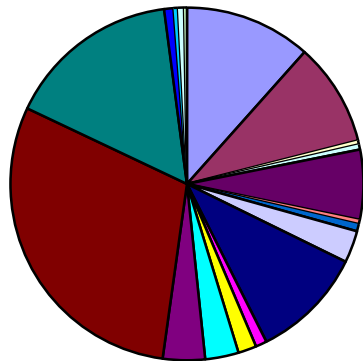

CCTV Report for September 2013

Passive Monitoring

Location	Time spent this month	Time spent cumulative
Dorking	29:24:00	322:55:00
Leatherhead	23:58:00	231:58:00
Stand Alone	0:55:00	40:28:00
Bancroft CP	1:13:00	14:11:00
Banstead	16:13:00	157:55:00
Banstead Sports	0:59:00	13:41:00
Clarendon CP	1:42:00	17:58:00
Holmethorpe	7:26:00	54:45:00
Horley	26:12:00	222:57:00
Marbles Way	2:35:00	22:45:00
Nork Way	4:18:00	31:16:00
Portland Dr	7:46:00	56:37:00
Priory Pk	9:48:00	89:07:00
Redhill	75:39:00	698:20:00
Reigate	40:21:00	412:51:00
Tadworth	2:10:00	24:53:00
Tattenham Cnr	1:01:00	23:08:00
Woodhatch	1:24:00	20:49:00
Police Station	0:40:00	6:20:00

Passive monitoring this month

- Dorking
- Leatherhead
- Stand Alone
- Bancroft CP
- Banstead
- Banstead Sports
- Clarendon CP
- Holmethorpe
- Horley
- Marbles Way
- Nork Way
- Portland Dr
- Priory Pk
- Redhill
- Reigate
- Tadworth
- Tattenham Cnr
- Woodhatch
- Police Station